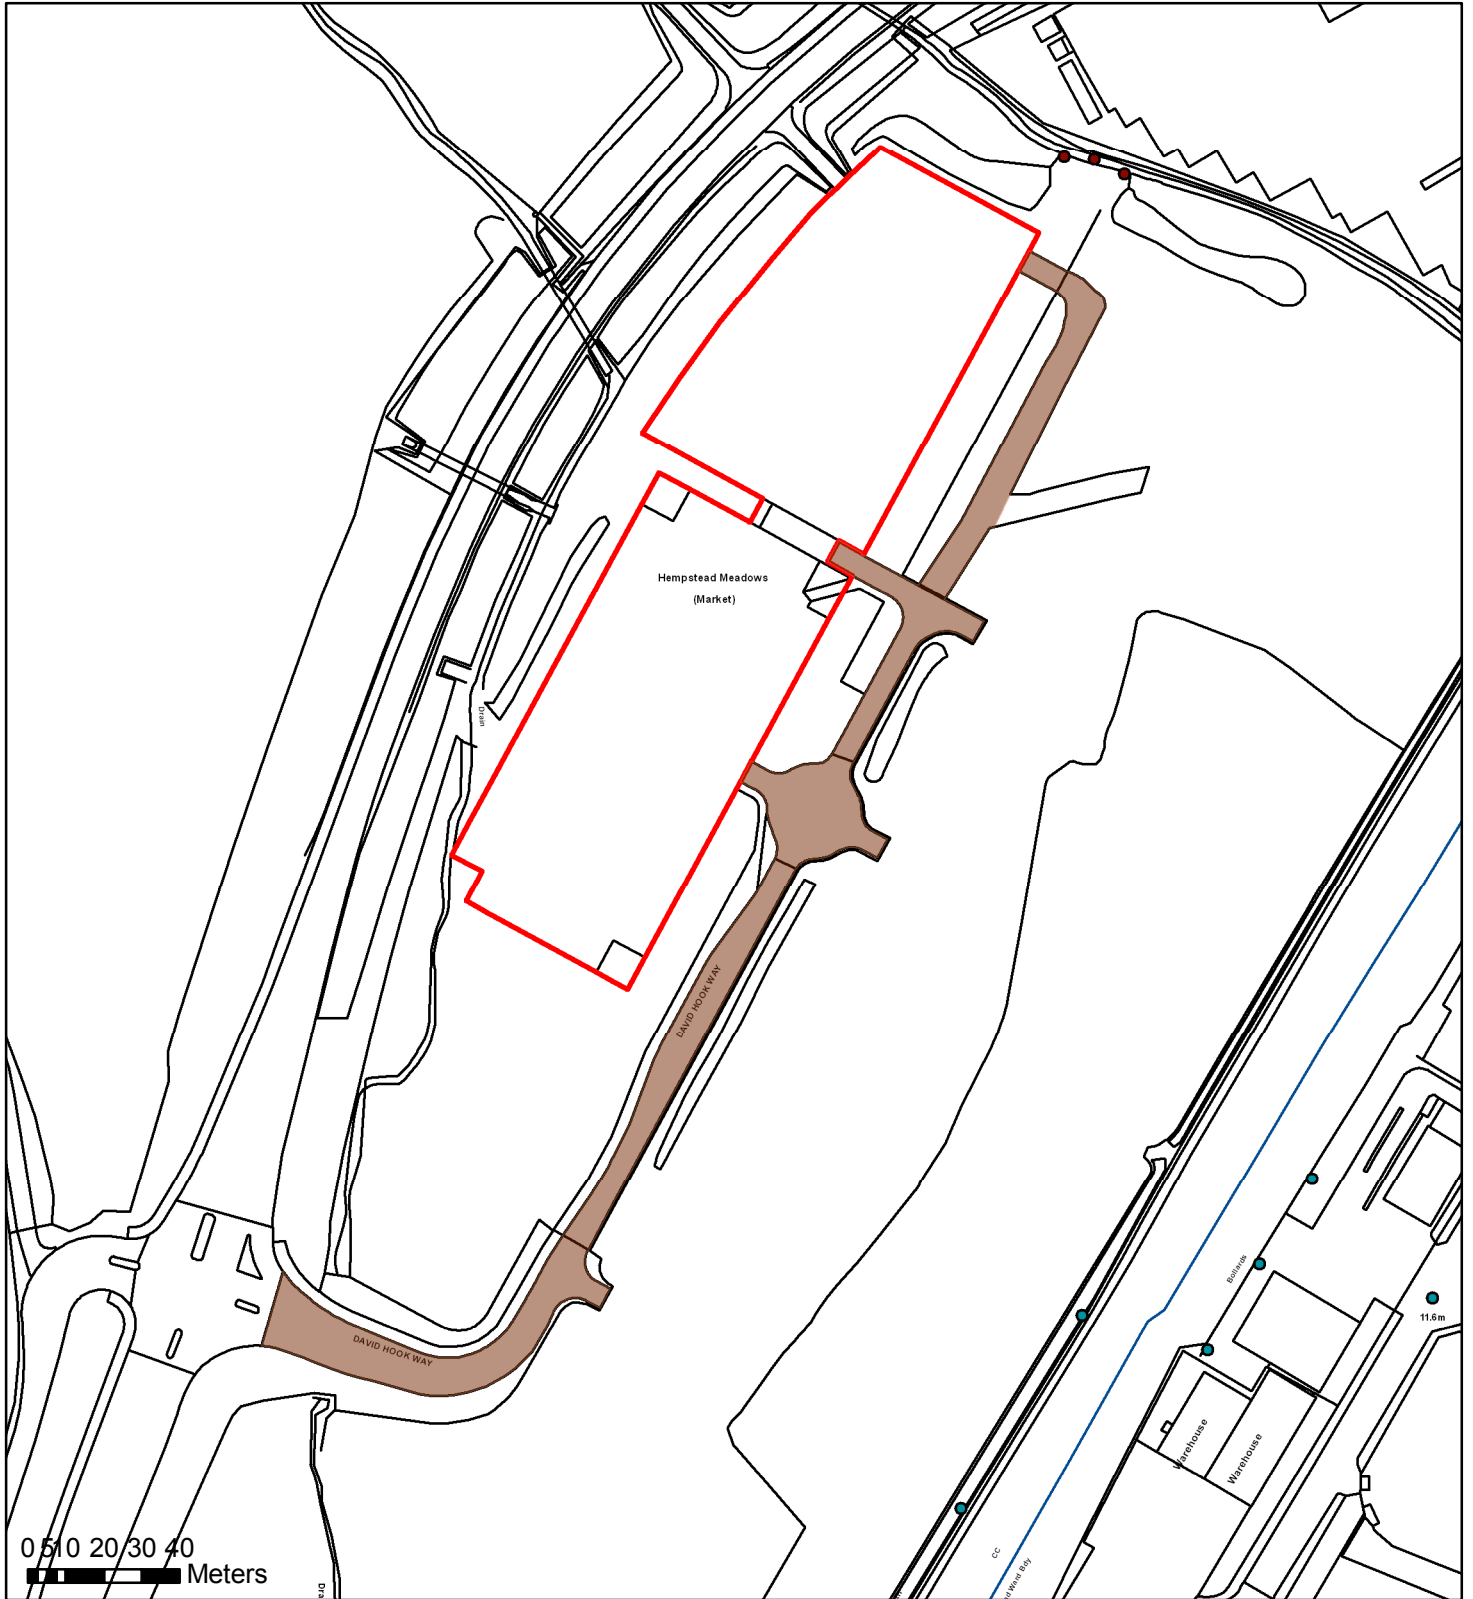

Gloucester City Council

Hempsted Meadows Market Site

06/2010

2043/JAS/BC

1:2,000